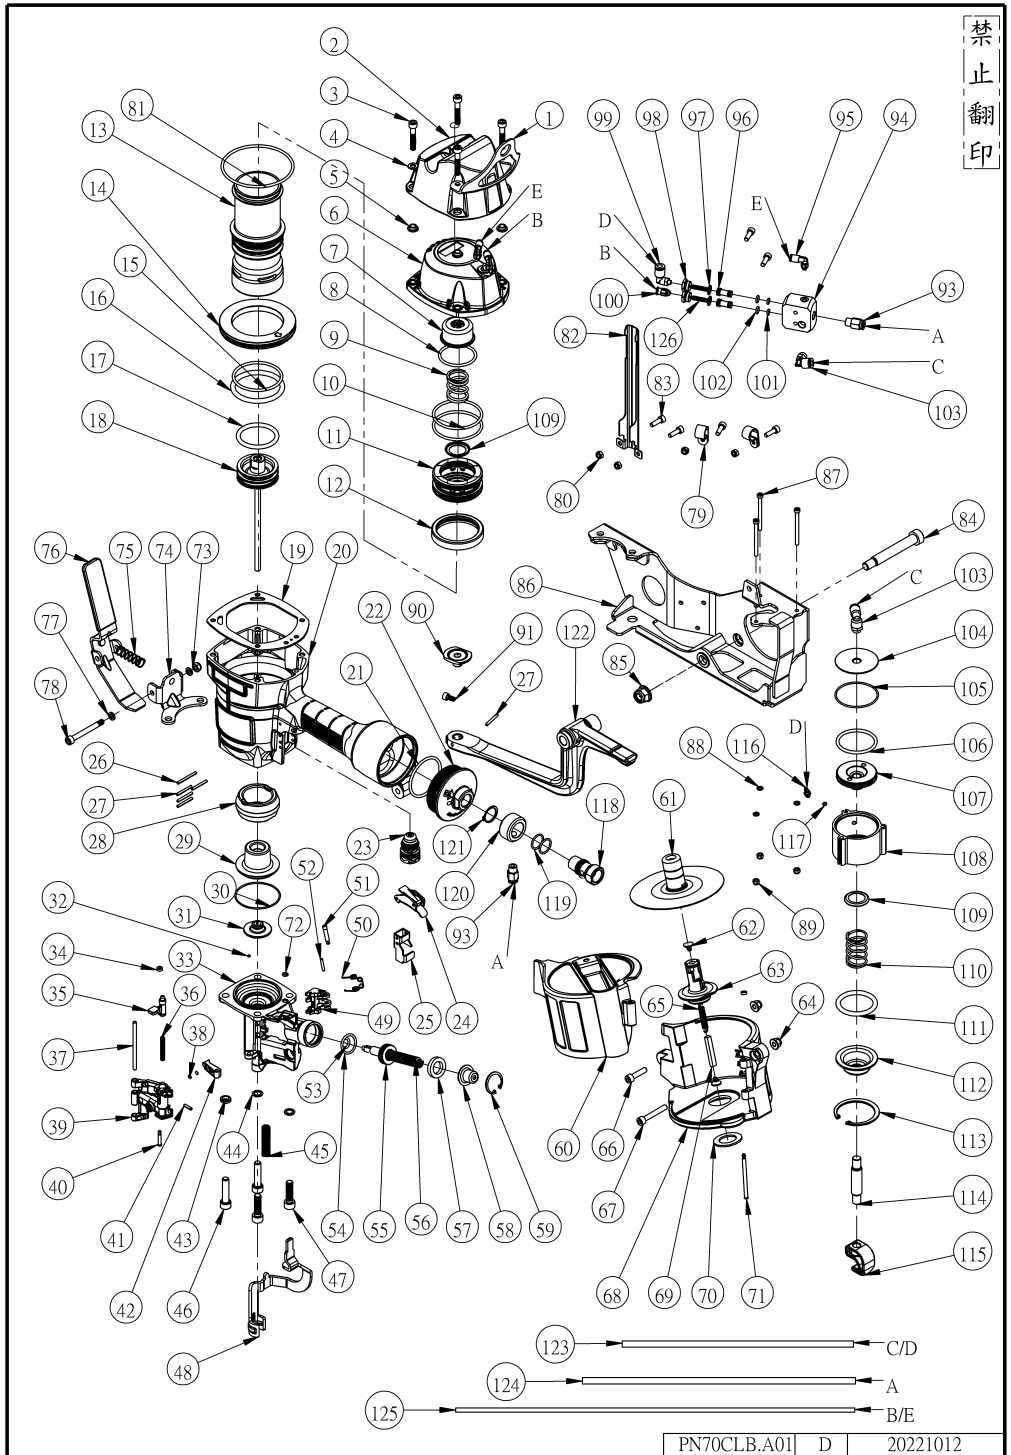

禁止翻印

PN70CLB.A01 D 20221012

PN70CLB		NOTE:When ordering spare parts.Please state the part name and part number.									
Item	Part NO.	Description	Q'ty	Item	Part NO.	Description	Q'ty	Item	Part NO.	Description	Q'ty
1	101960	Tool Hanger-70	1	50	100092	Spring, Feed Pawl	1	100	100281	RCVA1 Coupler	1
2	103182	Cap Cover	1	51	100095	Step Pin	1	101	100760	O-Ring	2
3	100208	Screw Socket Hd M6*35	4	52	100066	Roll Pin	1	102	100714	O-Ring	2
4	107041	Plain Washer	2	53	100011	O-Ring	1	103	101958	Coupler	2
5	100683	Bushing	4	54	100098	O-Ring	1	104	101926	Cylinder Cap	1
6	103185	Cylinder Cap	1	55	100203	Feed Piston	1	105	101932	O-Ring	1
7	100145	Piston Stop	1	56	100206	Spring, Feed Piston	1	106	101931	O-Ring	1
8	100147	O-RING	1	57	100205	Feed Piston Stop	1	107	101928	Piston	1
9	100146	Spring, Head Valve	1	58	100207	Spring Collar	1	108	101925	Cylinder	1
10	100149	O-RING	2	59	100104	C-Ring	1	109	100219	Washer, Head Valve Spring	2
11	100148	Head Valve Piston	1	60	100209	Magazine Cover	1	110	101927	Spring, Cylinder	1
12	100154	Cylinder Seal	1	61	100210	Nail Support	1	111	101923	O-Ring	1
13	100155	Cylinder	1	62	100113	Receiver, Spring	2	112	101930	Cylinder cover	1
14	100157	Cylinder Ring	1	63	100214	Magazine Post	1	113	101933	C-Ring	1
15	100156	O-Ring	1	64	100117	Nut, Elastic Stop M6	2	114	101929	Connecting	1
16	100159	O-Ring	1	65	100111	Tension Spring	1	115	101945	Clinch Bracket	1
17	100153	O-Ring	1	66	100015	Screw Socket Hd M6*25	1	116	101922	Fittings	1
18	103231	Main Piston Unit	1	67	100045	Screw Socket Hd M6*40	1	117	103053	O-Ring	1
19	100144	Cylinder Cap Seal	1	68	100215	Magazine	1	118	103227	Patched Coupler	1
20	103132	Frame	1	69	100110	Spacer	1	119	101911	O-Ring	2
21	100168	O-Ring	1	70	100221	Rubber Washer	1	120	101920	Core tube	1
22	101867	End Cap	1	71	100079	Step Pin	1	121	101924	C-Ring	1
23	100063	Trigger Valve Unit (C.T)	1	72	100073	O-Ring	1	122	106589	Clinch Arm	1
24	100067	Trigger Unit (C.T)	1	73	101018	Nut M6	1	123	101949	PU Hose C/D	2
25	100175	Contact Arm Guide	1	74	101027	Bracket	1	124	103229	PU Hose	1
26	100220	Roll Pin	1	75	101021	Spring	1	125	101948	PU Hose B/E	2
27	100174	Roll Pin	5	76	103230	Safety Handle	1	126	103180	Spring	2
28	100176	Bumper A	1	77	100682	Spring Washer	2	MOQ for items in the following categories is 10pcs, order quantities under 10pcs for these items will be			
29	100177	Bumper B	1	78	101023	Hex Soc Screw M6*55.2	1				
30	100180	O-Ring	1	79	103057	Hose Clamp	2				
31	100283	Driver Guide	1	80	100571	Anchor Block Lock Nut	4				
32	100296	O-Ring	1	81	100158	O-Ring	1				
33	100294	Nose	1	82	103183	Hose Cover	1	1.	O-rings – not included in the oring kits		
34	100078	Rubber Washer	3	83	101688	Screw M5*14	6	2.	Screws, bolts		
35	100083	Door Latch	1	84	101946	Screw M12*70	1	3.	Pins - roll pin, solid pins		
36	100084	Spring, Door Latch	1	85	101936	Nut M10	1	4.	Standard washers – not special washers		
37	100179	Straight Pin	1	86	101951	Main Bracket	1	5.	Nuts		
38	100085	Compression Spring	1	87	101947	Hex.Soc.Hd.Bolt M4*50	3				
39	100191	Door	1	88	100685	Washer	3				
40	100194	Step Pin	1	89	100654	Lock Nut	3				
41	100090	Roll Pin	1	90	101941	Anvil	1				
42	100197	Check Pawl	1	91	100301	Screw Socket Hd M5*10	1				
43	103181	Spacer	1	93	101939	Coupler	2				
44	101235	Washer M8	2	94	103179	Manifold	1				
45	100185	Spring, Contact Arm	1	95	120131	RCVA2 Coupler	3				
46	103241	Screw Socket Hd M8*35	2	96	103178	Actuation Stem	2				
47	100925	Screw Socket Hd M8*28	2	97	103052	O-Ring	2				
48	100186	Contact Arm	1	98	103059	Coupler	2				
49	100199	Feed Pawl	1	99	103184	Coupler	1				